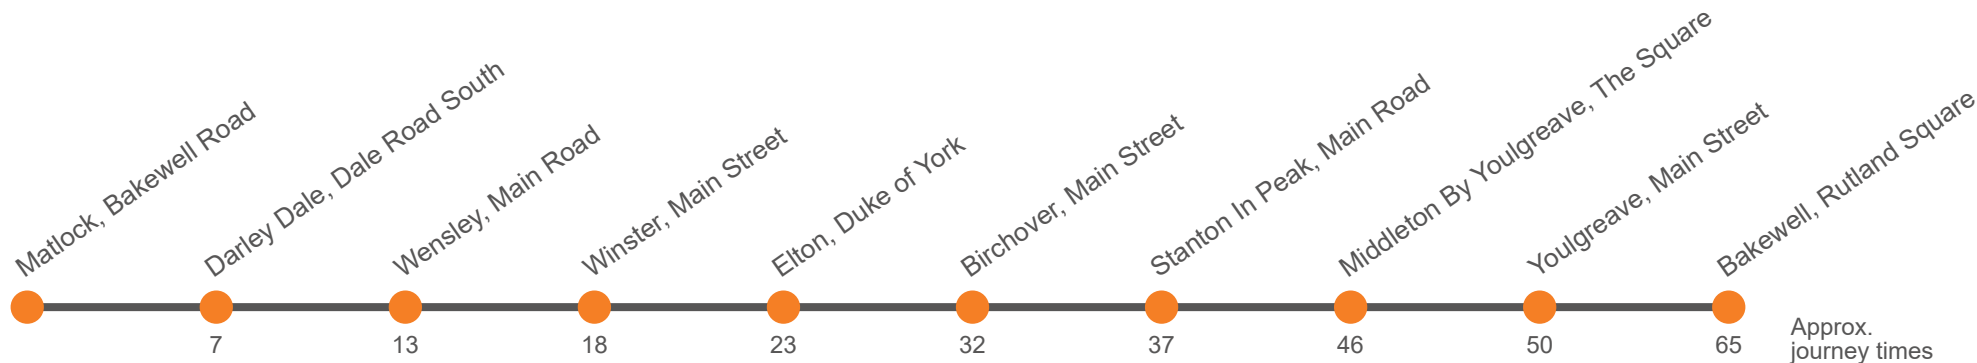

Monday to Friday

Codes	Hol	Sch	Hol	Sch				Sch	Hol	
Service:	172	172	171	171	172	172	172	172	172	172
Starkholmes, Highfields Lower School	...	...	...	...	...	...	...	1550	...	...
Matlock, Bakewell Road, Stand D	0740	0740	...	...	0850	1110	1330	1555	1555	1730
Darley Dale, Whitworth Institute	0747	0747	...	...	0857	1117	1337	1602	1602	1737
Wensley, The Square	0753	0753	...	...	0903	1123	1343	1608	1608	1743
Winster, Hall	0758	0758	...	...	0908	1128	1348	1613	1613	1748
Elton, Duke Of York	0803	0803	...	...	0913	1133	1353	1618	1618	1753
Birchover, The Green	0812	0812	...	...	0922	1142	1402	1627	1627	1802
Stanton In Peak, Main Road	0817	0817	...	...	0927	1147	1407	1632	1632	1807
Middleton By Youlgreave, The Square			0816	0816	0936	1156	1416	1641	1641	1816
Youlgreave, Grove Place			0820	0820	0940	1200	1420	1645	1645	1820
Bakewell, Rutland Square, Stand C	0830	0830	0835	0835	0955	1215	1435	1700	1700	1835
Bakewell, Lady Manners School, Shutts Lane	...	0835	...	0840	...	...	...	...	...	...

Hol Runs during School Holidays Only

Sch Runs on Schooldays Only