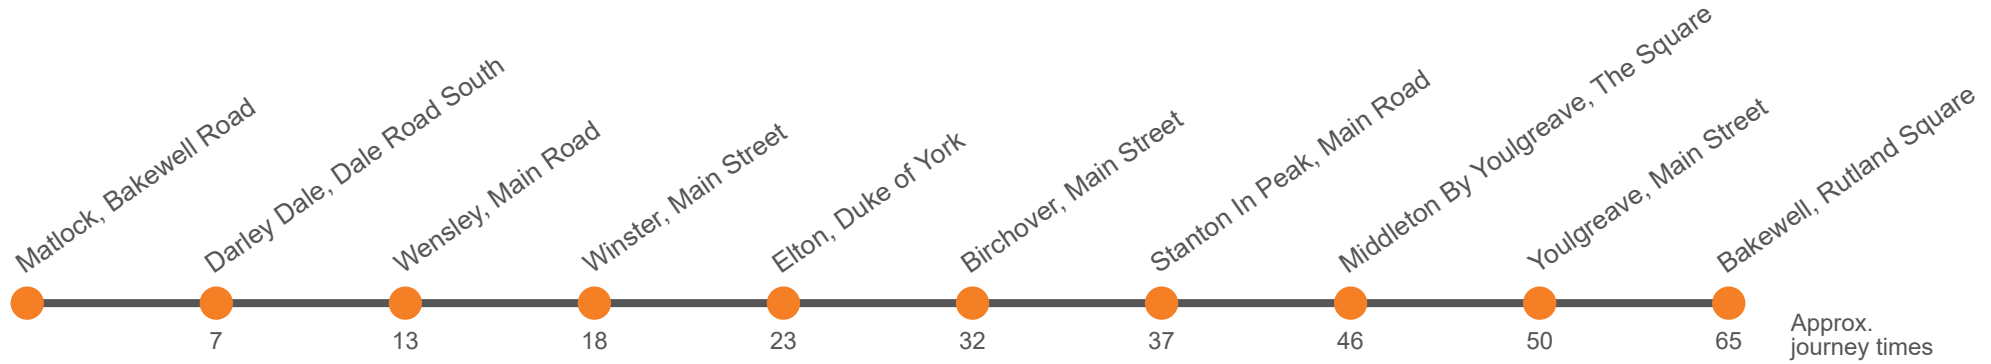

This service is operated under contract to Derbyshire County Council

Monday to Friday

Codes	Hol	Sch	Hol	Sch				Sch	Hol	
Service:	172	172	171	171	172	172	172	172	172	172
Starkholmes, Highfields Lower School	1550
Matlock, Bakewell Road, Stand D	0740	0740	0850	1110	1330	1555	1555	1730
Darley Dale, Whitworth Institute	0747	0747	0857	1117	1337	1602	1602	1737
Wensley, The Square	0753	0753	0903	1123	1343	1608	1608	1743
Winster, Hall	0758	0758	0908	1128	1348	1613	1613	1748
Elton, Duke Of York	0803	0803	0913	1133	1353	1618	1618	1753
Birchover, The Green	0812	0812	0922	1142	1402	1627	1627	1802
Stanton In Peak, Main Road	0817	0817	0927	1147	1407	1632	1632	1807
Middleton By Youlgreave, The Square			0816	0816	0936	1156	1416	1641	1641	1816
Youlgreave, Grove Place			0820	0820	0940	1200	1420	1645	1645	1820
Bakewell, Rutland Square, Stand C	0830	0830	0835	0835	0955	1215	1435	1700	1700	1835
Bakewell, Lady Manners School, Shutts Lane	...	0835	...	0840

Hol Runs during School Holidays Only

Sch Runs on Schooldays Only

Saturday

Service:	172	171	172	172	172	172	172
Matlock, Bakewell Road, Stand D	0740	...	0850	1110	1330	1555	1730
Darley Dale, Whitworth Institute	0747	...	0857	1117	1337	1602	1737
Wensley, The Square	0753	...	0903	1123	1343	1608	1743
Winster, Hall	0758	...	0908	1128	1348	1613	1748
Elton, Duke Of York	0803	...	0913	1133	1353	1618	1753
Birchover, The Green	0812	...	0922	1142	1402	1627	1802
Stanton In Peak, Main Road	0817	...	0927	1147	1407	1632	1807
Middleton By Youlgreave, The Square		0816	0936	1156	1416	1641	1816
Youlgreave, Grove Place		0820	0940	1200	1420	1645	1820
Bakewell, Rutland Square, Stand C	0830	0835	0955	1215	1435	1700	1835